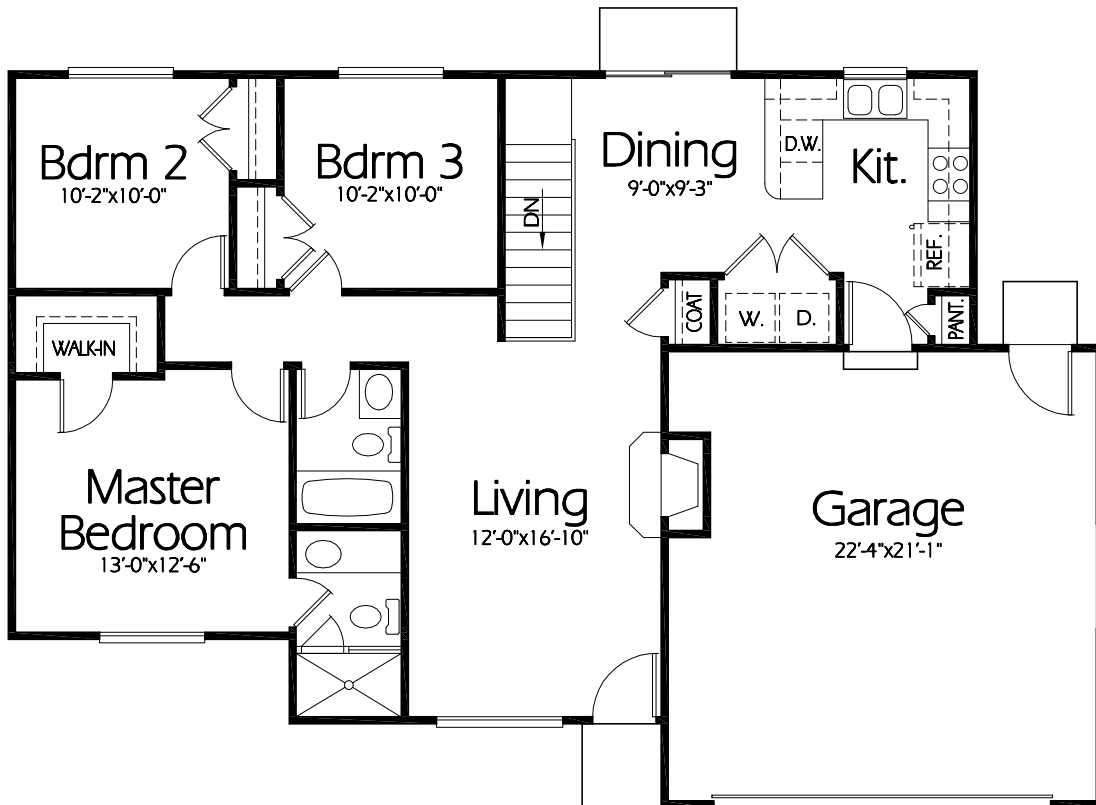

Front Elevation

Main Level

Plan R-1114a

Overall Dimensions 52'-0" x 35'-0"
1114 Finished Sq. Feet
Room Sizes Shown Are Approximate

Hearthstone
Home Design
94 North 100 West - Bountiful, Utah 84010
Phone: (801) 298-2505 - Fax: (801) 298-3077
www.hearthstonedesign.com