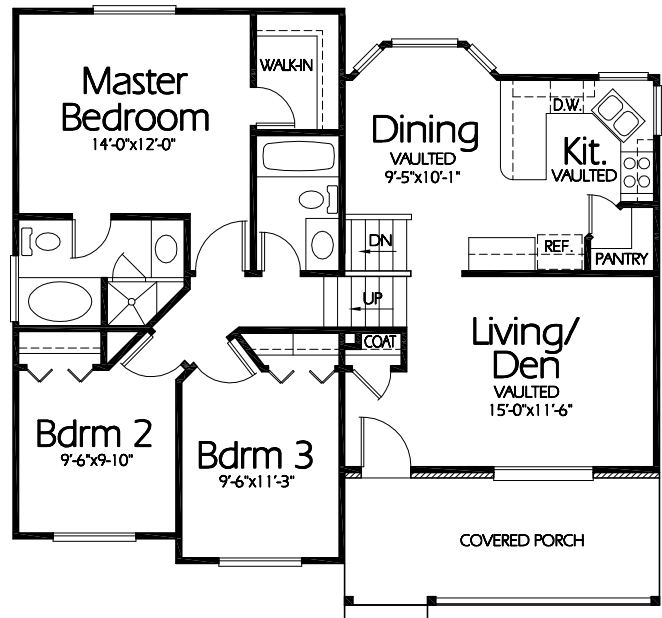

ML-1125b

Also available with front entry garage

Lower Level
726 Sq. Feet

Main Level
1125 Sq. Feet

Plan ML-1125b

Overall Dimensions 39'-0" x 40'-0"
1125 Finished Sq. Feet
Room Sizes Shown Are Approximate

Hearthstone
Home Design