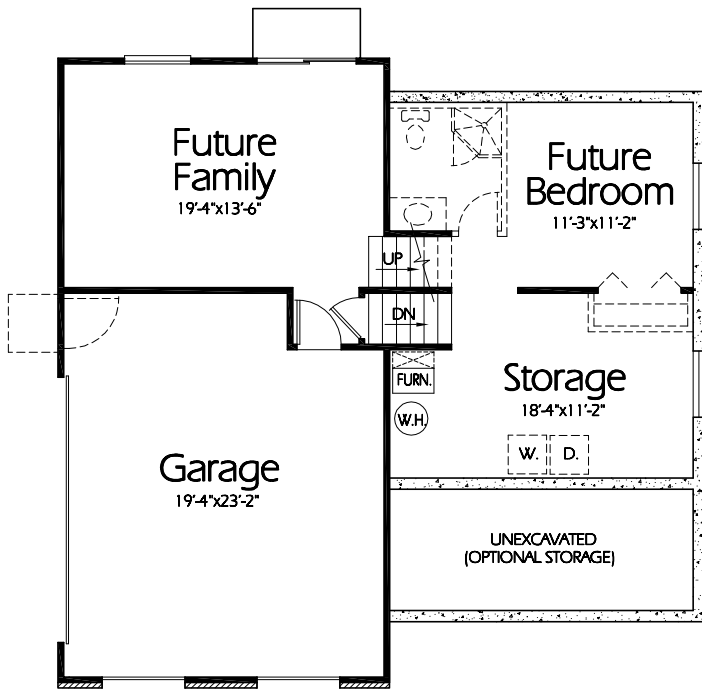

ML-1125b

Also available with front entry garage

Lower Level
726 Sq. Feet

Main Level
1125 Sq. Feet

Plan ML-1125b

Overall Dimensions 39'-0" x 40'-0"
1125 Finished Sq. Feet
Room Sizes Shown Are Approximate

Hearthstone
Home Design